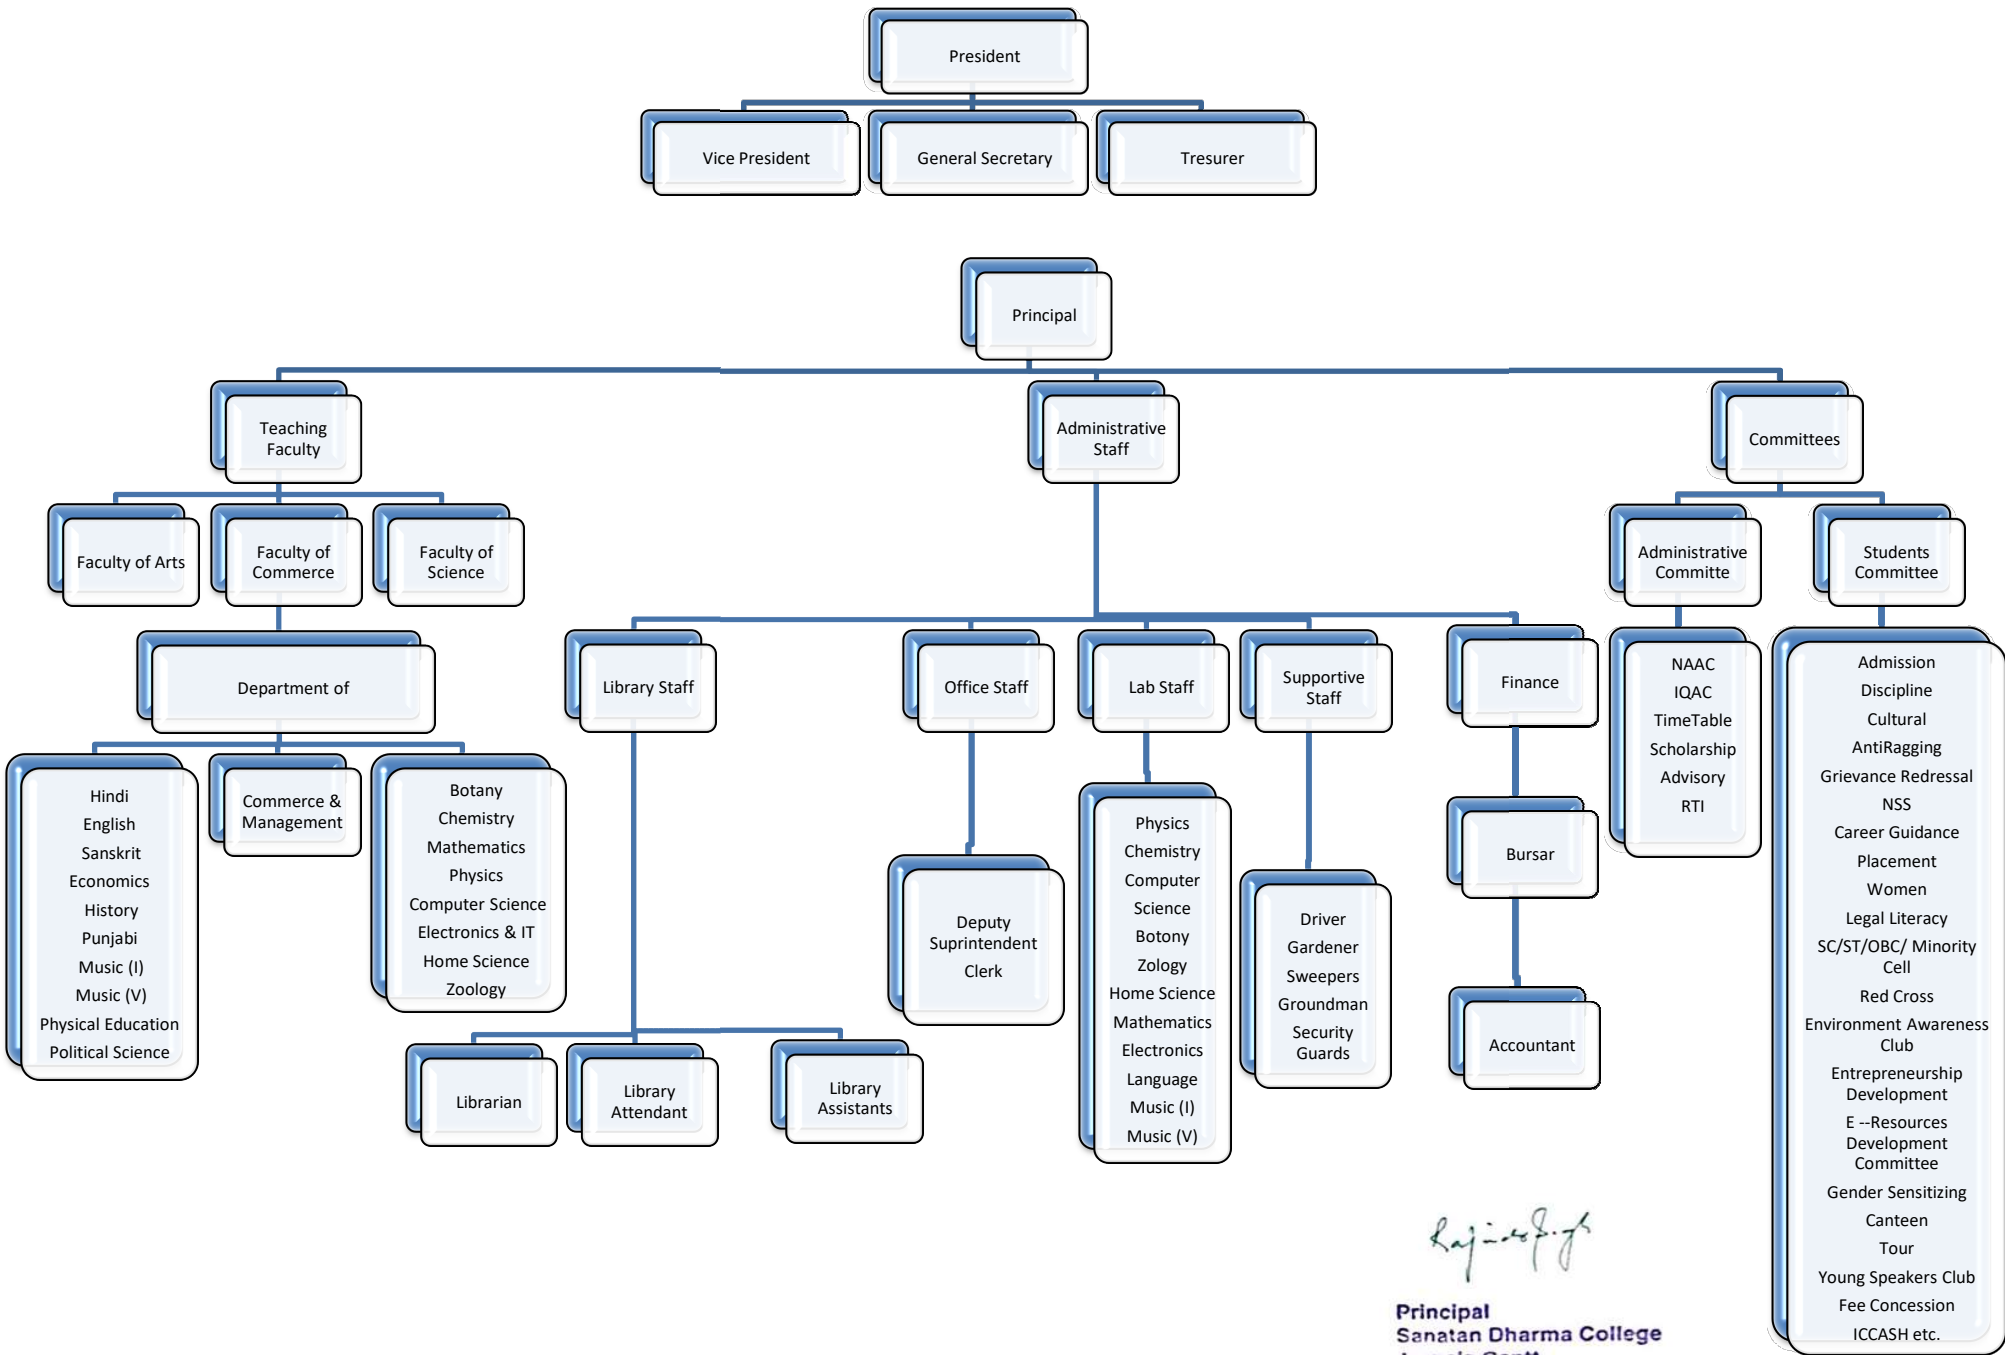

ADMINISTRATIVE SET-UP OF THE COLLEGE

Principal
Sanatan Dharma College
Ambala Cantt.